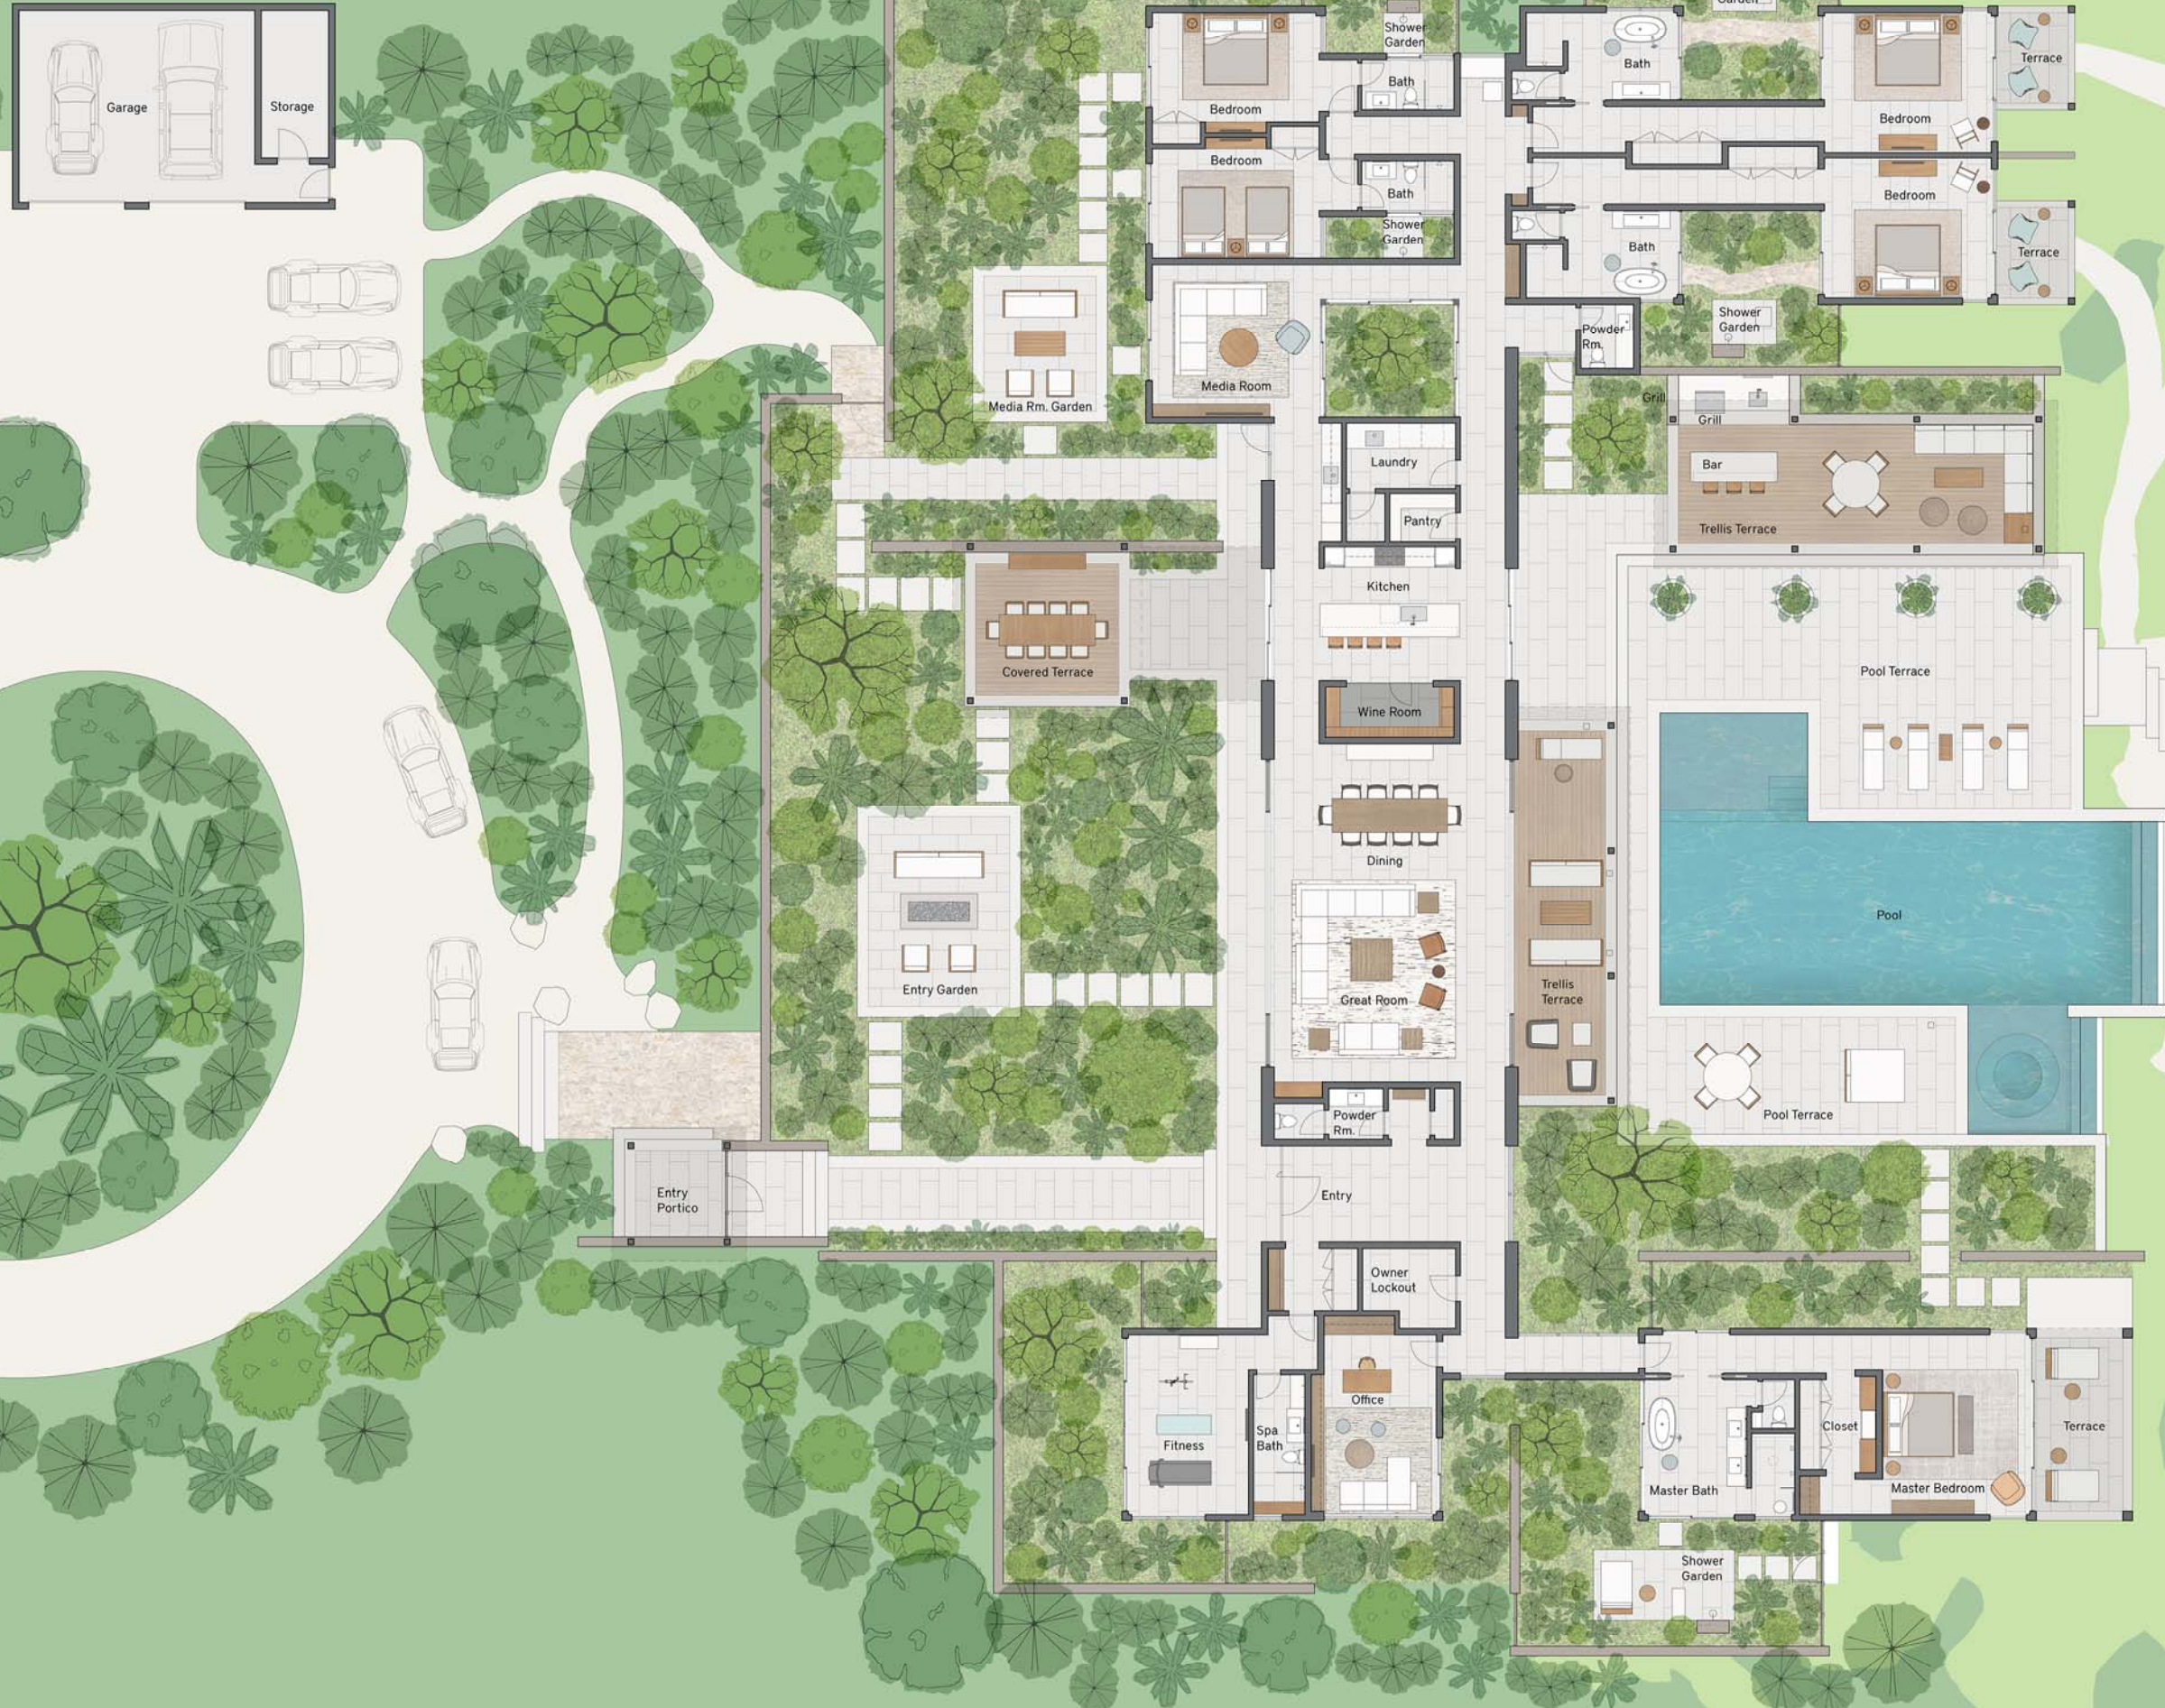

GARDEN ESTATE VILLA

5 BEDROOM
6 BATHROOM

INTERIOR: 6,818 SF
TERRACES & GARDENS: 14,367 SF
GARAGE: 715 SF
TOTAL: 21,900 SF